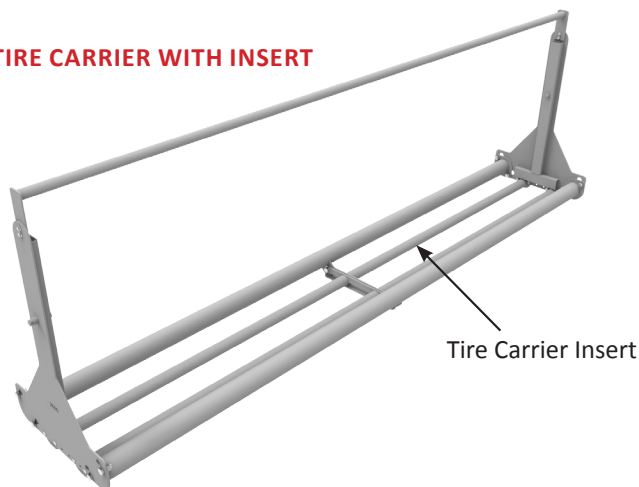

V1.0
November 24, 2017

Safe Handling • Easy Access • Maximum Storage • Fast Retrieval • Small Footprint

800-326-4403 | Sales@MaterialHandling-USA.com