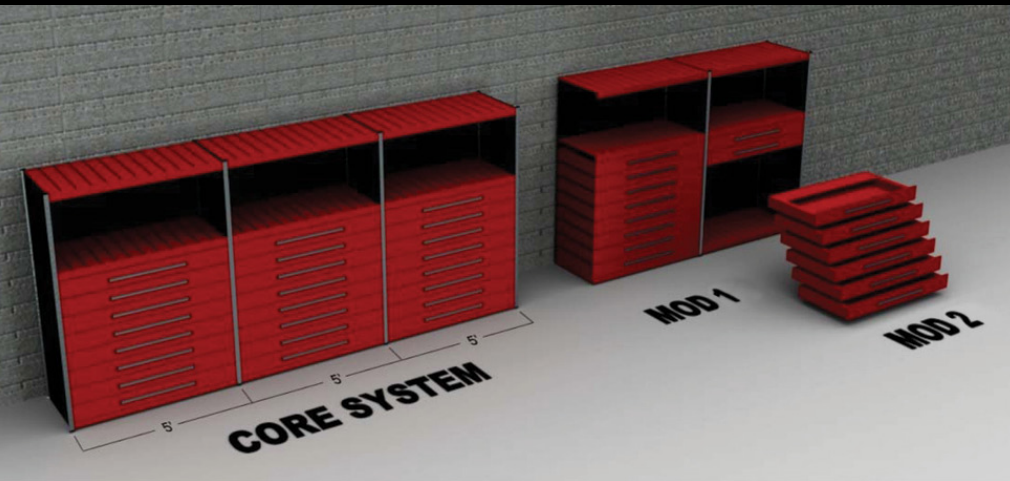

Helping A Great Tool Set to Work With You

Years of working with Army Tool and Parts Room Managers has led to the development of Equipto's SATS Insert Storage System. Our system incorporates all the advantages of the SATS now in a user friendly housing system that all shop personnel will appreciate.

SATS As Issued →

Equipto's System

To House: Core Set, Core + Mod 1, or Core + Mod 1 and 2

Equipto - your partner in space utilization products and consulting!

Material Handling USA

Call Now for a Free Quote or Site Visit!

222 S. Main St. 5th Floor
Salt Lake City, UT 84101
800-326-4403
<https://www.mh-usa.com/>

Material Handling USA

SUPERSTORE

MH-USA

EQUIPTO

ONE DECISION • INFINITE SOLUTIONS

SATS INSERT STORAGE SYSTEM

Completely Modular –
Procure for only Core Set
or Full Set with Mods 1&2
(individually or as they are
added to shop books)

More Manageable – Two inserts per drawer

Military Grade Drawers – 400# Capacity

Seamless Integration with Tool and/or Parts Room

*Equipto - your partner in space
utilization products and
consulting!*

 **Material Handling USA**