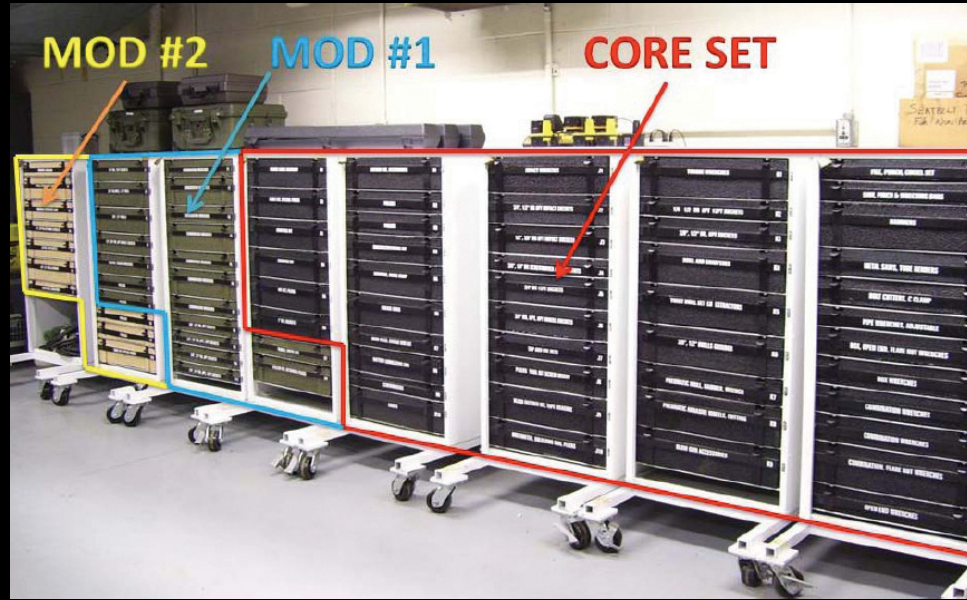

Helping A Great Tool Set to Work With You

Years of working with Army Tool and Parts Room Managers has led to the development of Equipto's SATS Insert Storage System. Our system incorporates all the advantages of the SATS now in a user friendly housing system that all shop personnel will appreciate.

SATS As Issued →

Equipto's System

To House: Core Set, Core + Mod 1, or Core + Mod 1 and 2

Equipto - your partner in space utilization products and consulting!

Material Handling USA

Call Now for a Free Quote or Site Visit!

More Manageable – Two inserts per drawer

Military Grade Drawers – 400# Capacity

Seamless Integration with Tool and/or Parts Room

*Equipto - your partner in space
utilization products and
consulting!*

 **Material Handling USA**