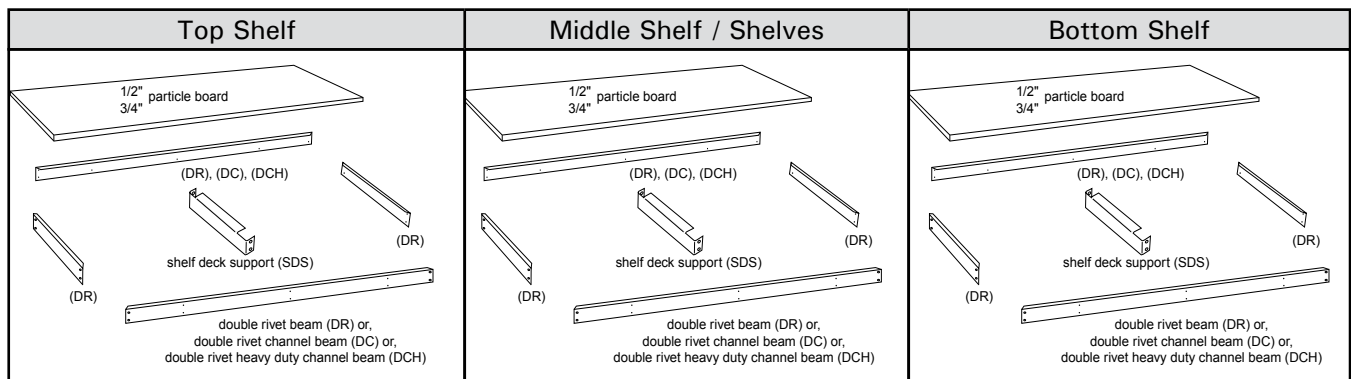

SERIES 200B BULK STORAGE SHELVING

Additional
Heights
Available!

- No Nuts, Bolts or Shelf Clips
- 14 Gauge Post
- Accessible from all four sides
- Shelves are adjustable every 1 1/2"
- Available with or without Particle Board Decking
- Gray powder coated finish

Model Number Code: **B3-7218-84WHCR**

Series 200B _____
 Number of Shelves _____
 Shelf Width in Inches _____
 Shelf Depth in Inches _____
 Unit Height in Inches _____
 Particle Board Decking Included _____
 Shelf Deck Support Included (1 per Shelf) _____
 Channel Beam _____
 Heavy Duty Channel Beam,
 1 7/8" x 1 7/8" Heavy Duty Post,
 3/4" Particle Board Decking _____

Boltless Shelving

SERIES 200B SHELF ILLUSTRATION

This high capacity shelving utilizes Double Rivet Beams to increase capacities and allow for wide span applications. These units are manufactured from heavy duty steel and feature the Series 200 boltless design which provides for easy installation without nuts, bolts or shelf clips. Shelves are accessible from all four sides and can be adjusted every 1^{1/2}". These units are available with or without particle board decking. Units priced at 7' tall. Other heights available for immediate shipment. Units come standard with 3 adjustable shelves. Extra shelves available separately. Finish: Powder Coated Gray