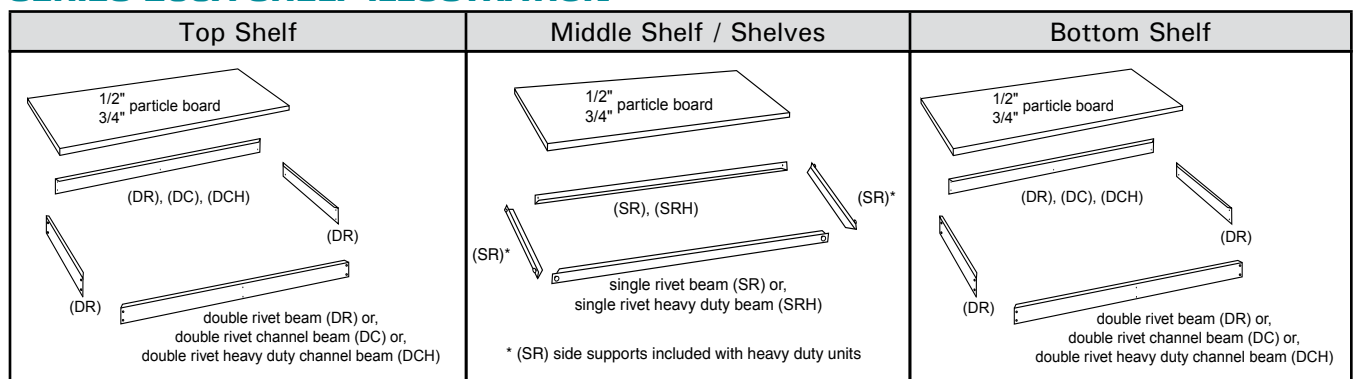

Boltless Shelving

SERIES 200B SHELF ILLUSTRATION

This high capacity shelving utilizes Double Rivet Beams to increase capacities and allow for wide span applications. These units are manufactured from heavy duty steel and feature the Series 200 boltless design which provides for easy installation without nuts, bolts or shelf clips. Shelves are accessible from all four sides and can be adjusted every 1^{1/2}". These units are available with or without particle board decking. Units priced at 7' tall. Other heights available for immediate shipment. Units come standard with 3 adjustable shelves. Extra shelves available separately. Finish: Powder Coated Gray

SERIES 200A LOW PROFILE SHELVING

- No Nuts, Bolts or Shelf Clips
- 14 Gauge Post
- Accessible from all four sides
- Shelves are adjustable every 1 1/2"
- Available with or without Particle Board Decking
- Gray powder coated finish

Boltless Shelving

SERIES 200A SHELF ILLUSTRATION

This durable shelving utilizes low profile Single Rivet Beams to maximize available storage space. Manufactured from heavy duty steel, these units feature the Series 200 boltless design which provides for easy installation without nuts, bolts or shelf clips. Shelves can be adjusted every 1 1/2" and are all accessible from all four sides. Standard height 7'. Other heights available. Standard duty shelving utilizes 1/2" Industrial Grade particle board decking. Heavy duty shelving utilizes 3/4" particle board decking. Available with or without particle board decking. Finish: Powder Coated Gray.