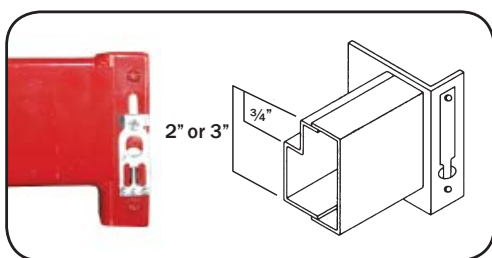

Step Load Beams

High capacity beams provide exceptional strength at a reasonable price. Built-in safety lock at end of beams helps prevent beams from accidentally getting knocked off uprights. Beam length is measured by clear span between uprights. Beams are designed specifically for use with wire mesh or 3/4" particle board decking. Beam color: Orange.

- » **Available in either 2" or 3" beam heights**
- » **Available in 24", 36", 48", 72" or 96" in length**
- » **Built-in safety clip for added safety**

H x L	Cap. Per Pair	Model Number	Price Each
2" x 48"	1,400	215-CB20048	15.91
2" x 72"	1,200	215-CB20072	22.88
2" x 96"	1,000	215-CB20096	29.85
3" x 24"	1,400	215-CB30024	9.17
3" x 36"	1,200	215-CB30036	13.26
3" x 48"	2,000	215-CB30048	19.59
3" x 72"	1,800	215-CB30072	28.40
3" x 96"	1,600	215-CB30096	37.24