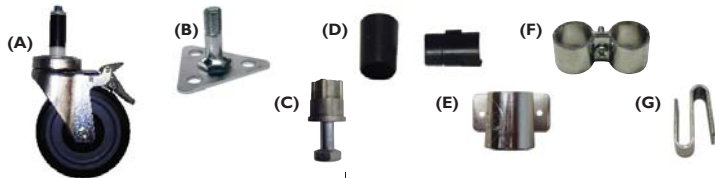

Description	Model Number	Price Each
Miscellaneous Components		
(A) Locking 5" Swivel Caster	205-AC5L	16.36
(B) Footplate	205-CPA	5.04
(C) Post Foot (adjustable)	205-CPF	1.35
(D) Shelf Clip (pair)	205-CSCLIP1	0.41
(E) Post Mounting Bracket	205-CPMB	8.41
(F) Chrome Post Connector	205-CPC	6.39
Black Post Connector	205-BPC	5.71
(G) S Style Hook for Chrome	205-CSHOOK1	1.70
S Style Hook for Black	205-BSHOOK1	1.41

Flexible holders fit new or existing wire shelving with 1 1/4" face. Includes laserjet/inkjet white inserts

Length	Qty.	Model Number	Price Each
Snap-On Label Holders			
3"	25	205-CL1253	48.75
6"	25	205-CL1256	84.87