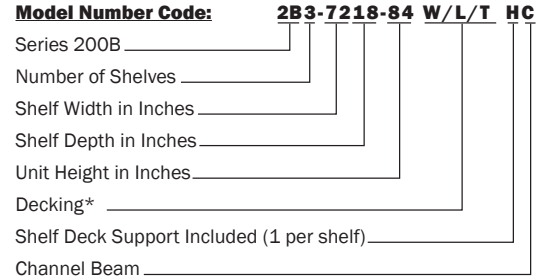

Series 200B Features 1/2" Particle Board Decking

- » Industrial grade shelving
- » Heavy duty construction
- » No nuts, bolts or shelf clips
- » Accessible from all four sides
- » Shelves adjust on 1½" Centers

Heavy Duty Shelving offers a low cost way to store heavy and/or bulky items. Boltless design provides for easy assembly without nuts, bolts or shelf clips. No cross braces are necessary which makes these units accessible from all four sides. Available in a variety of sizes and capacities to meet your specific requirements. Shelves are easily adjustable every 1½". Units are priced in our most popular height of 7', but can be ordered in heights ranging from 3' to 12' to fit your specific needs. Steel color: Powder coated gray. All units come complete with either particle board decking, laminated board decking, or wire mesh decking. Individual units can be connected using interlocking Tie Plates. Tie Plates sold separately (see page 12)

*W - 1/2" Particle Board
*L - 1/2" Laminated Board
*T - Wire Mesh