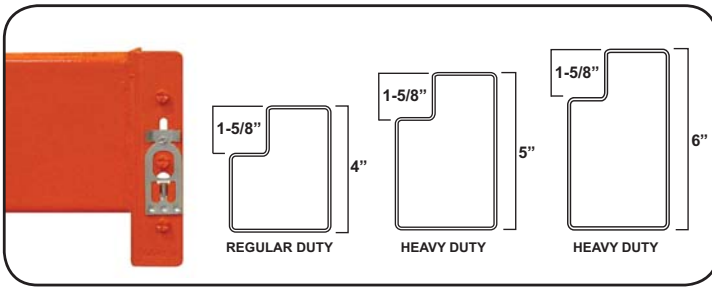

Step Load Beams

Deluxe form beams feature an improved safety clip which can be easily replaced and prevents the beam from detaching from the upright. Beams are interchangeable with most major pallet rack manufacturers. Beam length is measured by clear span between uprights. Beam capacities are based on an evenly distributed load. Sold per beam. Two beams are required to create a shelf. Color: Orange.

H x L	Cap. Per Pair	Model Number	Price Each
Regular Duty			
4.0" x 8'	4,400	215-IBN40096	58.63
4.0" x 9'	3,680	215-IBN40108	65.24
4.0" x 10'	3,020	215-IBN40120	71.90
Heavy Duty			
5.0" x 8'	6,100	215-IBN50096	67.14
5.0" x 9'	5,470	215-IBN50108	74.84
5.0" x 10'	4,960	215-IBN50120	82.51
5.0" x 12'	3,610	215-IBN50144	97.86
6.0" x 12'	5,580	215-IBN60144	123.70