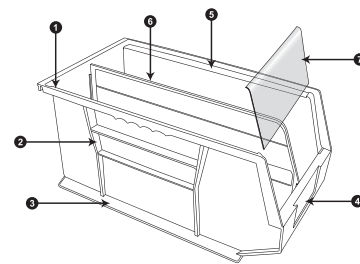

Stackable Bins

Stackable bins are made of heavy duty polypropylene with permanent molded-in color. They are virtually unbreakable and are water, rust and corrosion-proof. Ideal for assembly, production, manufacturing or repair areas. Finger grips are provided for ease of handling. Bin fronts have a large slotted label area. Reinforced ribs prevent bins from spreading under loads. Clear plastic windows are available to increase bin storage capacity while maintaining easy visibility of bin contents. Enhance bin functionality by adding optional bin dividers. Choose from 9 different sizes. Sold in carton quantities only.

225-QTB210   225-QTB220   225-QTB230   225-QTB235   225-QTB239