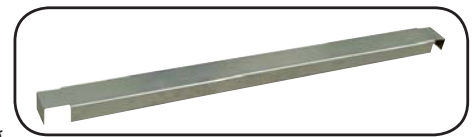

Step Load Beams

Deluxe form beams feature an improved safety clip which can be easily replaced and prevents the beam from detaching from the upright. Beams are interchangeable with most major pallet rack manufacturers. Beam length is measured by clear span between uprights. Beam capacities are based on an evenly distributed load. Sold per beam. Two beams are required to create a shelf. Color: Orange.

H x L	Cap. Per Pair	Model Number	Price Each
Regular Duty			
4.0" x 8'	4,400	215-IBN40096	58.63
4.0" x 9'	3,680	215-IBN40108	65.24
4.0" x 10'	3,020	215-IBN40120	71.90
Heavy Duty			
5.0" x 8'	6,100	215-IBN50096	67.14
5.0" x 9'	5,470	215-IBN50108	74.84
5.0" x 10'	4,960	215-IBN50120	82.51
5.0" x 12'	3,610	215-IBN50144	97.86
6.0" x 12'	5,580	215-IBN60144	123.70

Wire Mesh Decking

Open wire construction reduces dust build-up and allows free light and air circulation, increases sprinkler effectiveness and improves visibility. Constructed of 4 gauge wire and 14 gauge flared channels. Featuring a durable powder coated finish and 2½" x 4½" wire spacing. Each level of decking consists of two or more smaller

D x W	Model Number	Price Each
36" x 46"	215-IW3646	44.91
36" x 58"	215-IW3658	62.72
42" x 46"	215-IW4246	52.99
42" x 58"	215-IW4258	73.37
48" x 46"	215-IW4846	63.67
48" x 58"	215-IW4858	87.60

Bay Dividers

Organize material vertically with these easy to install bay dividers. Designed to fit over our 3.5", 4" and 5" beams. No hardware required. Pre-punched holes are available for permanent mounting.

Model Number	Price Each
215-ID01	98.51

Safety Supports

Use Safety Supports as front to back members to support pallets or wood decking. Steel supports are recommended for medium and heavy duty applications.