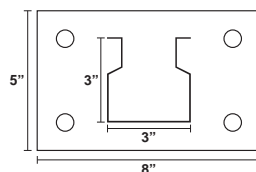

Heavy Duty Upright

H x D	Unassembled		Assembled	
	Model Number	Price Each	Model Number	Price Each
Regular Duty Uprights				
8' x 3.0'	IU36096	90.99	IU36096A	100.09
10' x 3.0'	IU36120	107.62	IU36120A	118.37
12' x 3.0'	IU36144	132.93	IU36144A	146.22
8' x 3.5'	IU42096	95.90	IU42096A	105.50
10' x 3.5'	IU42120	112.40	IU42120A	123.64
12' x 3.5'	IU42144	139.62	IU42144A	153.60
8' x 4.0'	IU48096	100.93	IU48096A	111.03
10' x 4.0'	IU48120	117.24	IU48120A	128.96
12' x 4.0'	IU48144	146.46	IU48144A	161.10
Heavy Duty Uprights				
10' x 3.0'	IUH36120	166.11	IUH36120A	182.72
12' x 3.0'	IUH36144	193.55	IUH36144A	212.92
16' x 3.0'	IUH36192	248.76	IUH36192A	273.63
18' x 3.0'	IUH36216	275.13	IUH36216A	302.65
20' x 3.0'	IUH36240	303.99	IUH36240A	334.39
10' x 3.5'	IUH42120	169.16	IUH42120A	186.06
12' x 3.5'	IUH42144	196.98	IUH42144A	216.68
16' x 3.5'	IUH42192	250.23	IUH42192A	275.26
18' x 3.5'	IUH42216	280.69	IUH42216A	308.76
20' x 3.5'	IUH42240	305.10	IUH42240A	335.62
10' x 4.0'	IUH48120	172.64	IUH48120A	189.91
12' x 4.0'	IUH48144	200.84	IUH48144A	220.92
16' x 4.0'	IUH48192	259.03	IUH48192A	284.93
18' x 4.0'	IUH48216	286.26	IUH48216A	314.88
20' x 4.0'	IUH48240	315.94	IUH48240A	347.54