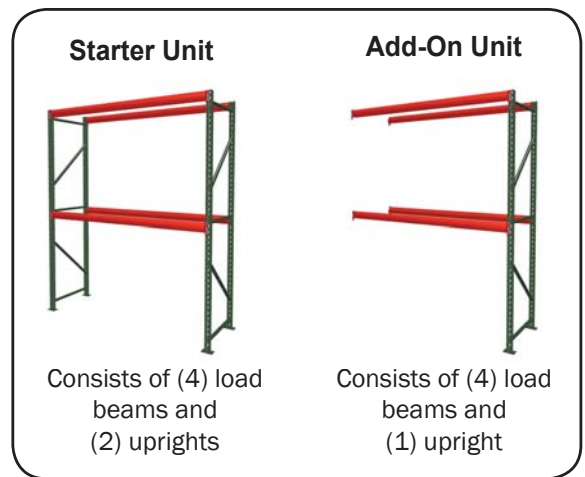

Upright D x W	Beam Height	Cap. Per Pair	Starter Units		Add-On Units	
			Model Number	Price Each	Model Number	Price Each
Heavy Duty - 10' High						
36" x 96"	3.5"	3,420	IK36120-35096	581.61	IM36120-35096	398.89
36" x 96"	4"	4,400	IK36120-40096	599.95	IM36120-40096	417.23
36" x 96"	5"	6,100	IK36120-50096	634.02	IM36120-50096	451.28
36" x 108"	4"	3,680	IK36120-40108	626.42	IM36120-40108	443.70
36" x 108"	5"	5,470	IK36120-50108	664.80	IM36120-50108	482.07
36" x 120"	4"	3,020	IK36120-40120	653.06	IM36120-40120	470.34
36" x 120"	5"	4,960	IK36120-50120	695.49	IM36120-50120	512.77
36" x 144"	5"	3,610	IK36120-50144	756.88	IM36120-50144	574.15
36" x 144"	6"	5,580	IK36120-60144	860.24	IM36120-60144	677.51
42" x 96"	3.5"	3,420	IK42120-35096	588.29	IM42120-35096	402.22
42" x 96"	4"	4,400	IK42120-40096	606.63	IM42120-40096	420.56
42" x 96"	5"	6,100	IK42120-50096	640.68	IM42120-50096	454.62
42" x 108"	4"	3,680	IK42120-40108	633.10	IM42120-40108	447.02
42" x 108"	5"	5,470	IK42120-50108	671.47	IM42120-50108	485.41
42" x 120"	4"	3,020	IK42120-40120	659.74	IM42120-40120	473.68
42" x 120"	5"	4,960	IK42120-50120	702.17	IM42120-50120	516.10
42" x 144"	5"	3,610	IK42120-50144	763.55	IM42120-50144	577.49
42" x 144"	6"	5,580	IK42120-60144	866.91	IM42120-60144	680.85
48" x 96"	3.5"	3,420	IK48120-35096	595.99	IM48120-35096	406.08
48" x 96"	4"	4,400	IK48120-40096	614.33	IM48120-40096	424.42
48" x 96"	5"	6,100	IK48120-50096	648.40	IM48120-50096	458.47
48" x 108"	4"	3,680	IK48120-40108	640.80	IM48120-40108	450.89
48" x 108"	5"	5,470	IK48120-50108	679.18	IM48120-50108	489.26
48" x 120"	4"	3,020	IK48120-40120	667.44	IM48120-40120	477.53
48" x 120"	5"	4,960	IK48120-50120	709.87	IM48120-50120	519.96
48" x 144"	5"	3,610	IK48120-50144	771.26	IM48120-50144	581.34
48" x 144"	6"	5,580	IK48120-60144	874.62	IM48120-60144	684.70

CAPACITIES

1. Upright Capacity

Add the total weight of goods being stored. Do not include goods being placed on floor.

2. Beam Capacity

Multiply the number of pallets per pair of load beams by the weight of each pallet. Multiply this number by 1.5 to calculate the required beam capacity.