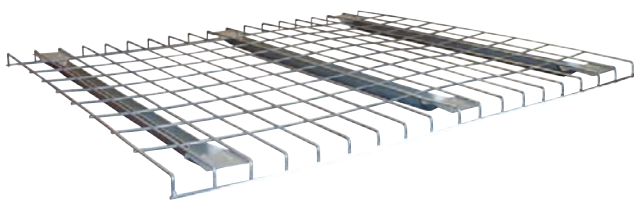

Wire Mesh Decking

Open wire construction reduces dust build-up and allows free light and air circulation, increases sprinkler effectiveness and improves visibility. Constructed of 4 gauge wire and 14 gauge flared channels. Featuring a durable powder coated finish and 2½" x 4½" wire spacing. Each level of decking consists of two or more smaller

D x W	Model Number	Price Each
36" x 46"	215-IW3646	44.91
36" x 58"	215-IW3658	62.72
42" x 46"	215-IW4246	52.99
42" x 58"	215-IW4258	73.37
48" x 46"	215-IW4846	63.67
48" x 58"	215-IW4858	87.60