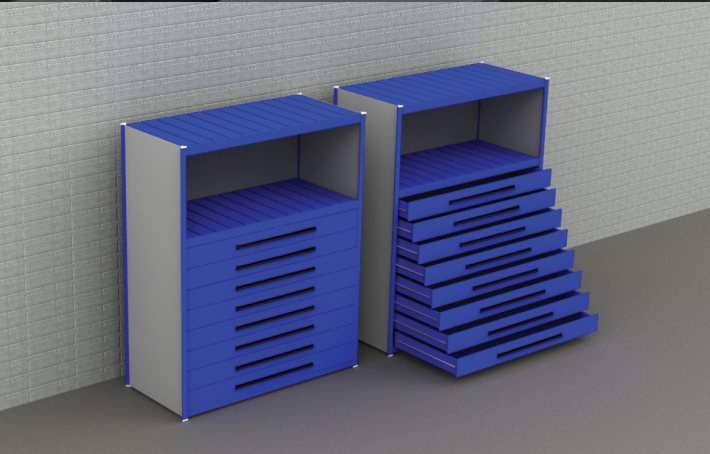

NEW V-GRIP OPTION 60" DRAWERS IN SHELVING

Completely Modular – Procure the full drawer bank system or only those drawers required to house your shop's current oversized tool or parts. At any time in the future, if additional drawers are required, easily add drawers in the appropriate size(s) to house your new equipment.

Our 60" shelf with drawers can stand alone or be seamlessly integrated with Your V-Grip Tool or Parts Room System.