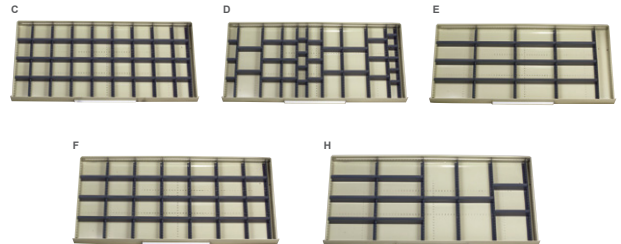

Equipto - your partner in space utilization products and consulting!