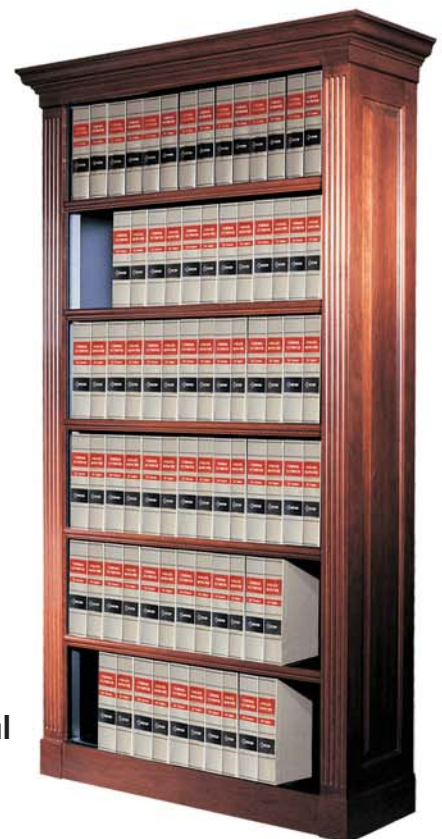

Wood-Tek provides unsurpassed beauty and a lifetime of value. Wood-Tek offers many advantages when compared to conventional millwork.

- Unlike millwork, Wood-Tek shelves are Aurora Quik-Lok, steel shelving that's guaranteed to stay rigid and level.
- Wood-Tek shelves support greater weight than conventional millwork. One 36" x 12" span of shelving holds an excess of 300 pounds.
- Wood-Tek product is versatile and 'portable.' If your business moves, Wood-Tek can move with you to preserve your investment.
- Wood-Tek comes in 2 wood species and 4 elegant stains. When combined with any of the 31 beautiful colors of shelving, Wood-Tek provides infinite design possibilities.

WOOD-TEK

Design Elements

End Panels

Wood-Tek styles range from contemporary through traditional in Cherry and Maple in four stains. Customize Wood-Tek with your choice of exotic woods or unique stains and finishes. Door fronts of solid wood, glass, mesh or shaker style provide a versatile finishing touch.

Solid

Shaker

Mesh

Glass

Doors

Crown and Base

C-1

C-2