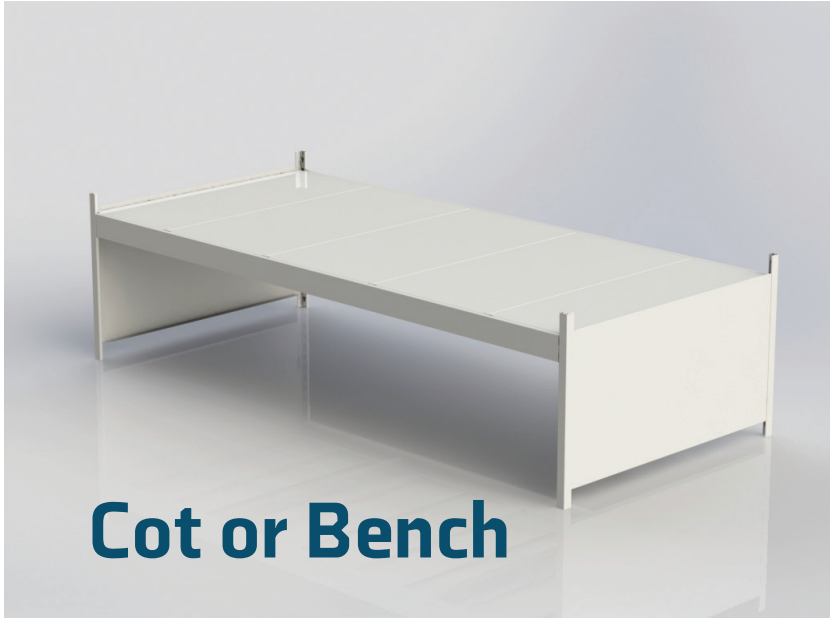

Cot or Bench

Who

Procurement and Purchasing Officers of:

- Municipalities
- American Red Cross
- Department of Homeland Security
- Department of Health and Human Services
- ESF Coordination
- Non-profit agencies
- Hospitals and Universities

Where

- Veteran's Administration Hospitals (VA)
- Military Hospitals
- Evacuation Shelters
- Temporary shelters
- Emergency Evacuations
- Hospital overflow
- Immigration holding facilities
- University/College dorms

Sizes & Options

Quik-Bed
40 1/4" H x 36" W x 80" L

Quik-Cot/Bench
25" H x 36" W x 80" L

1. **Mattress**
2. FDA registered.
   - 400 Lb Weight Capacity
   - Meets 16 CFR Part 1633 Fire Code
   - Easy to clean cover
   - 6" Thickness