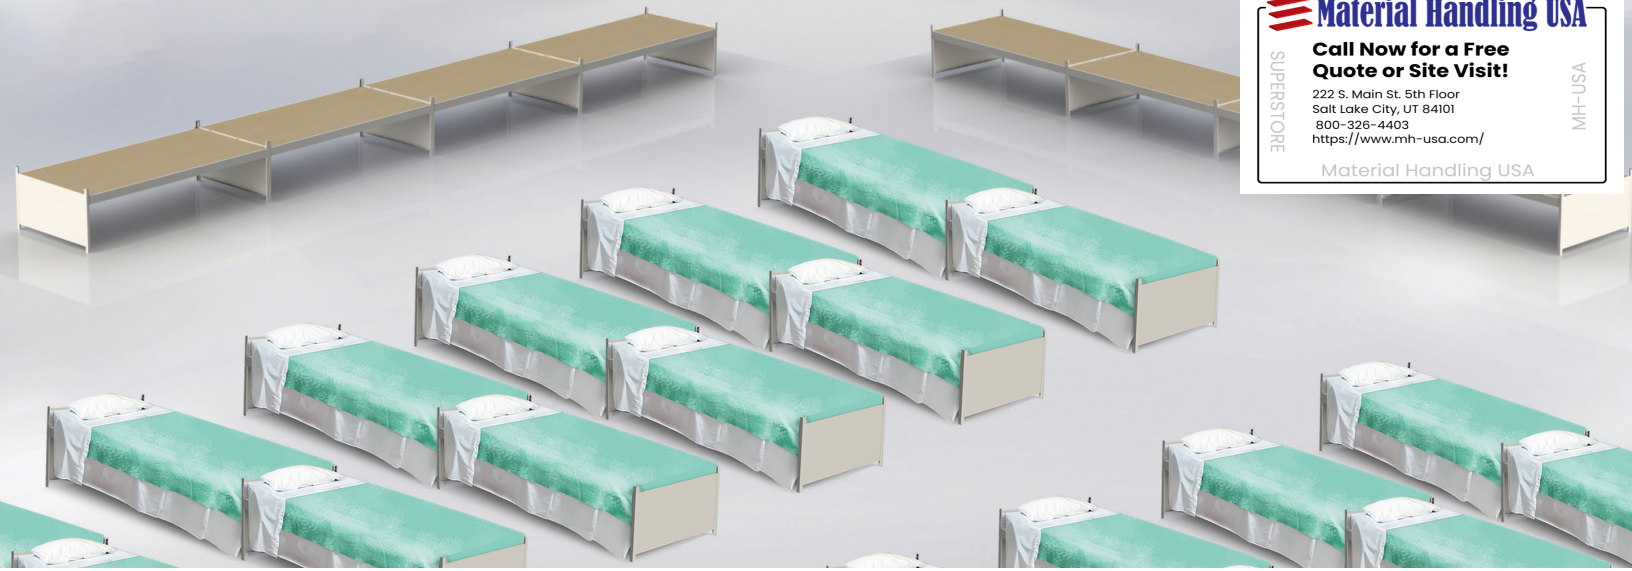

Quik-Bed™ & Quik-Cot™

Emergency Bed for Crisis, Shelter, and Overflow Relief

The Aurora Quik-Bed™ is the easy-to-assemble, durable option you can depend on in an emergency.

Features & Benefits

- Strong and Durable - 400 Lb Load Capacity
- Easy-to-Assemble, no complex tools required
- Pieces snap together and apart easy, stack for easy storing
- Responds to Disinfectants
- Gloss-Tek Finish, Antimicrobial Options Available
- Convertible Configurations: Bed and Bench
- Bed and Bench Height adjustable on 1 1/2" centers
- 6" Mattress included with Bed and Cot
- Accessories available
- Limited Lifetime Warranty

SUPERSTORE

MH-USA

Quik-Cot™ offers versatility and readily adapts to your needs in any emergency situation.

We have been through a lot of crisis in our day and we aim to be there for you now. Our emergency beds snap together without tools, with quick locking accuracy. Built to hold the most compromising load, they hold strong. Beds may be disassembled, stored and reassembled in the field with unskilled labor.

Sizes & Options

Quik-Bed
 40 1/4" H x 36" W x 80" L

Quik-Cot/Bench
 25" H x 36" W x 80" L

- Mattress**
- FDA registered.
 - 400 Lb Weight Capacity
 - Meets 16 CFR Part 1633 Fire Code
 - Easy to clean cover
 - 6" Thickness