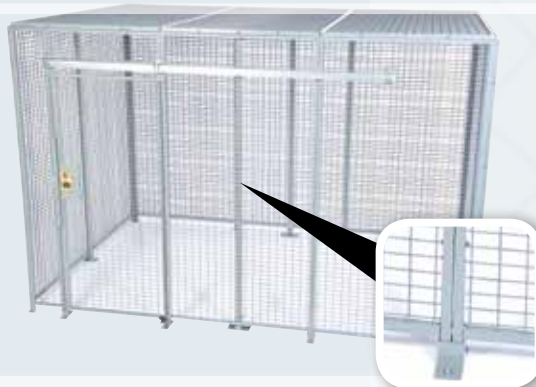

PRODUCT LINE SUMMARY

WOVEN & WELDED WIRE PARTITIONS | VERSATILE MESH ENCLOSURES | WIRE MESH LOCKERS | RACK & MEZZANINE GUARDING

SPACEGUARD
PRODUCTS™

THE TRUSTED NAME IN WOVEN WIRE, STOCKED AND AFFORDABLE **FORDLOGAN STANDARD-DUTY WOVEN WIRE PARTITIONS**

Industry standard diamond mesh partitions provide lasting protection for materials and personnel at a competitive price. Standard gray material is stocked in three heights for quick shipment to save you time and money. Our proven design is specified in a wide array of applications including tool cribs, walk-in cooler security, and driver cages.

SPECIALLY ENGINEERED FOR INCREASED VERSATILITY & CUSTOMIZATION **SG2000 HEAVY-DUTY VERSATILE MESH PARTITIONS**

Flexible design using vertically stacked panels through-bolted between posts to accommodate high security, extended height, or variable sweep space requirements. Available in woven and welded wire mesh or expanded metal. Common applications include DEA physical security, robotic cells, vertical lift enclosures, and evidence storage.

INDUSTRIALLY RUGGED, COMMERCIALY APPEALING **2180 PREMIUM WELDED WIRE PARTITIONS**

Heavy-duty welded wire mesh provides a strong partition system engineered for easy installation. Hinge doors are pre-hung. Fully framed panels do not require being cut down in the field like other welded wire systems. Clean lines make it ideal for high traffic areas like data center, office, and retail environments.